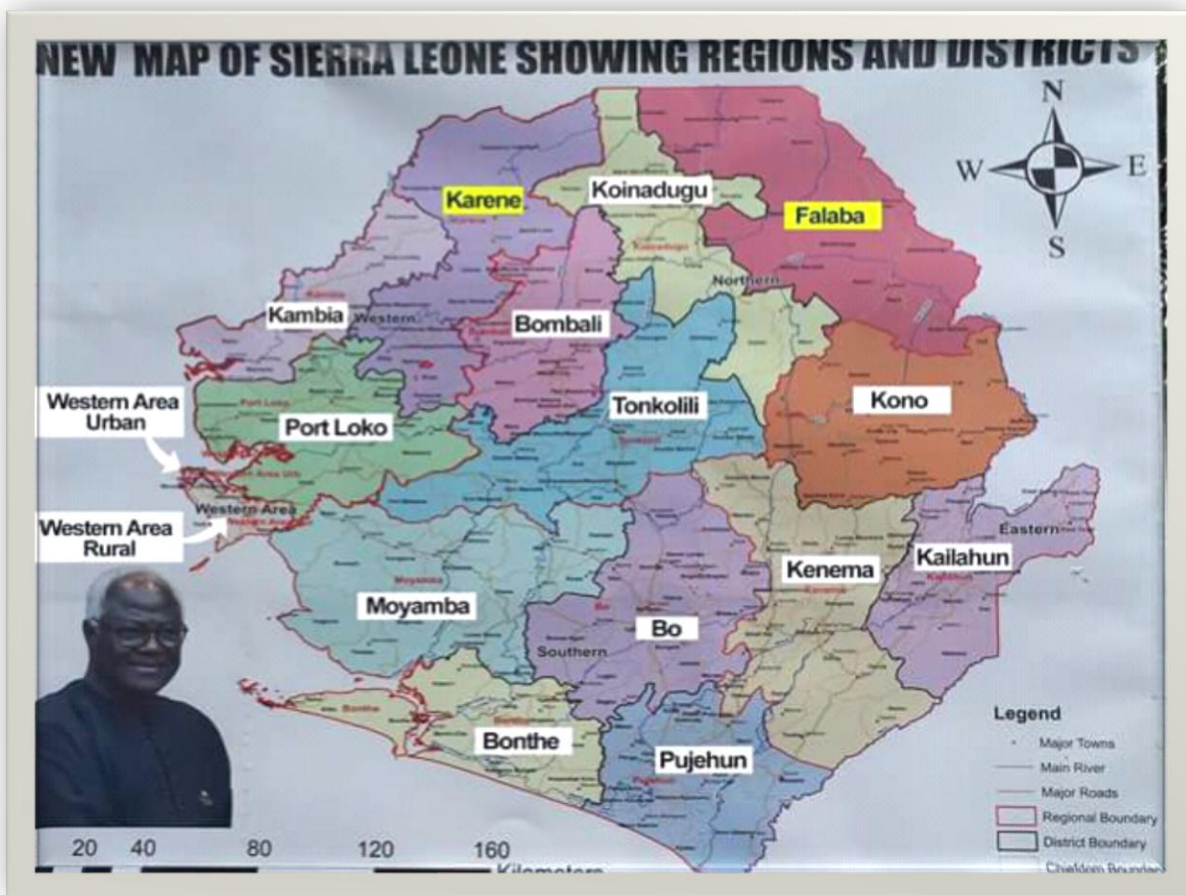

SIERRA LEONE GOVERNMENT

MINISTRY OF AGRICULTURE, FORESTRY AND FOOD SECURITY

1ST & 2ND FLOOR, YOUYI BUILDING BROOKFIELDS, FREETOWN

SIERRA LEONE CUSTOM BORDER POSTS/ENTRY POINTS

NO	NAME OF CUSTOM BORDER POST/ ENTRY POINTS	DISTRICT OF CUSTOM BORDER POST	COMMUNITY/TOWN
1)	Freetown International Airport	Port Loko district	Lungi
2)	Queen Elizabeth Quay	Western Area	Water Quay
3)	Susan's Bay	Western Area	
4)	Gbalamuya Custom Post	Kambia	Gbalamuya
5)	Sanya	Bombali	Kamakwie
6)	Dogolaya	Koinadugu	Kabala
7)	Njagbema	Kono	
8)	Jedenma	Pujehun	Mano River Union Bridge
9)	Koindu	Kailahun	
10)	Bendu	Kailahun	
11)	Bailu	Kailahun	